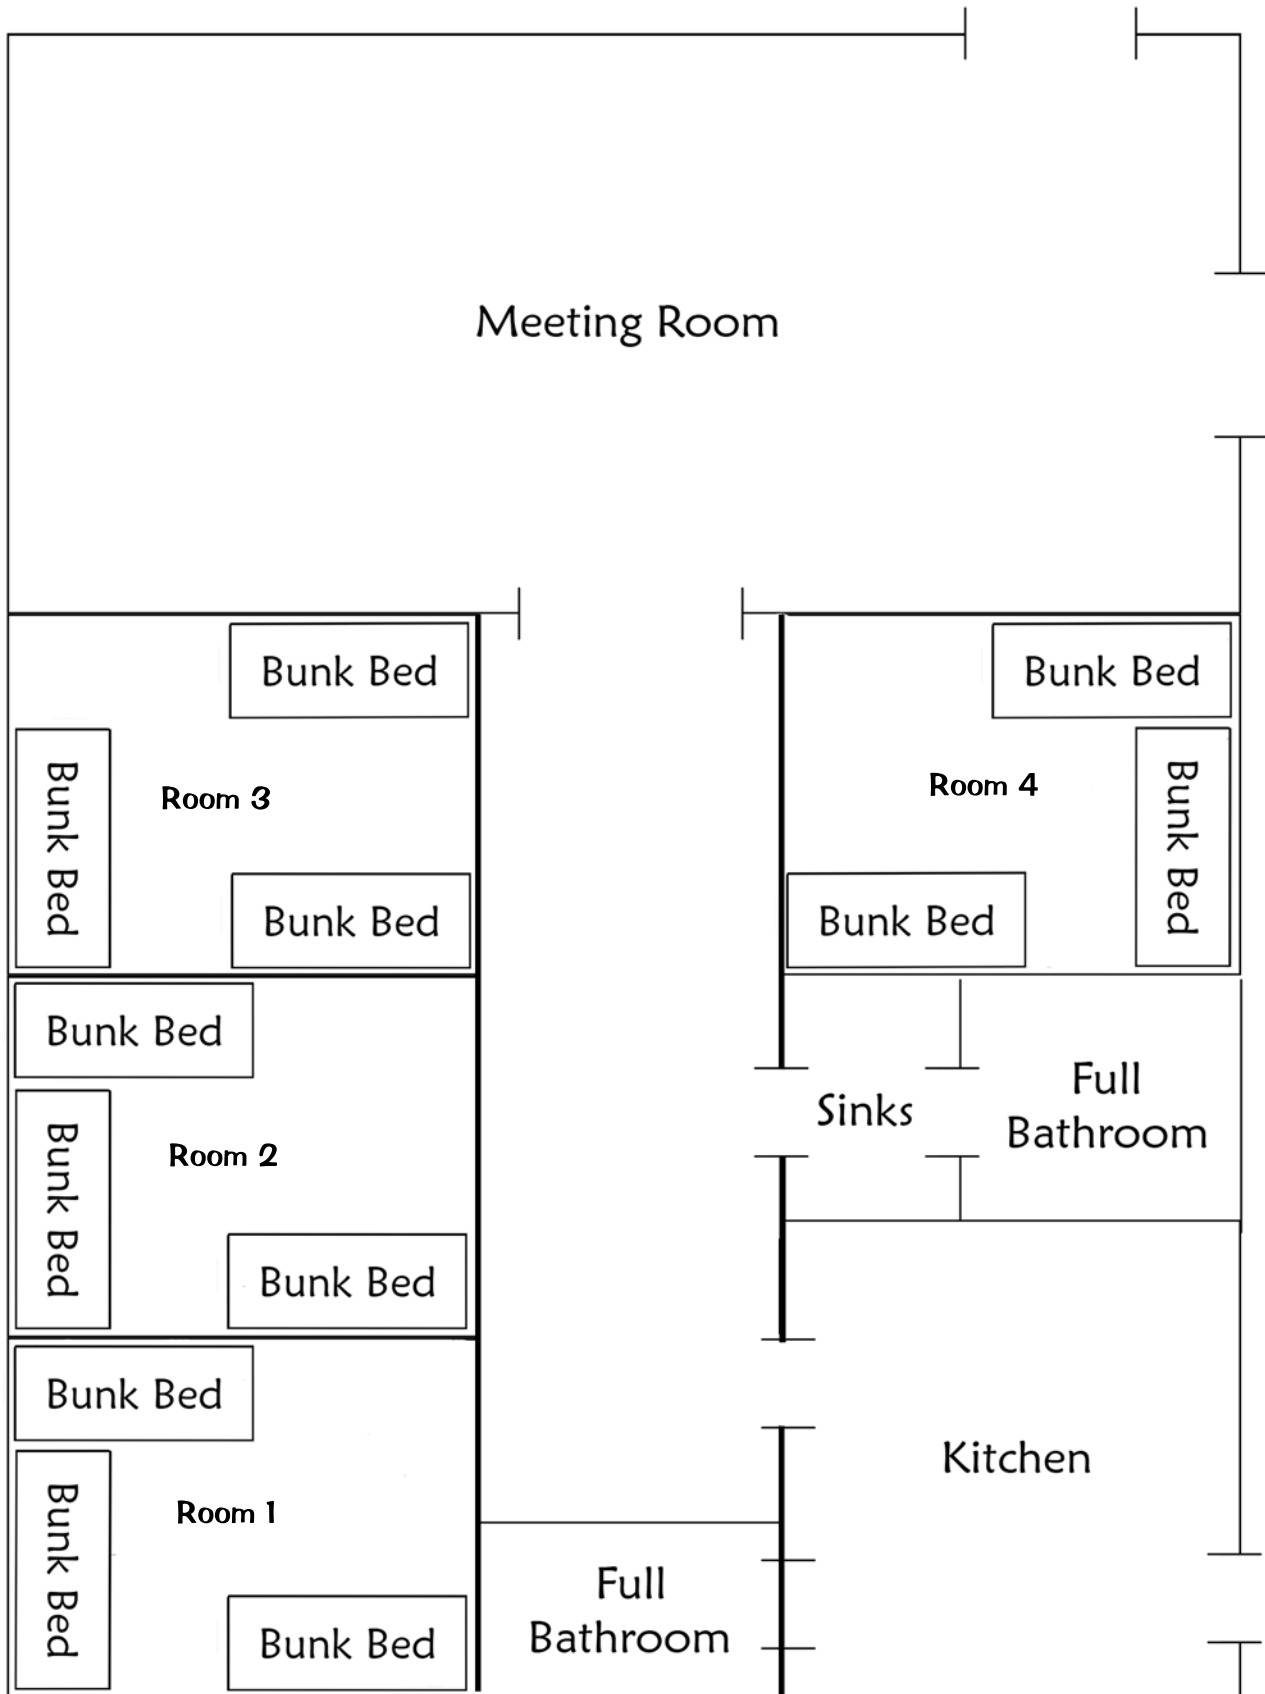

Maple View Lodge Layout

Sleeping Capacity: 24